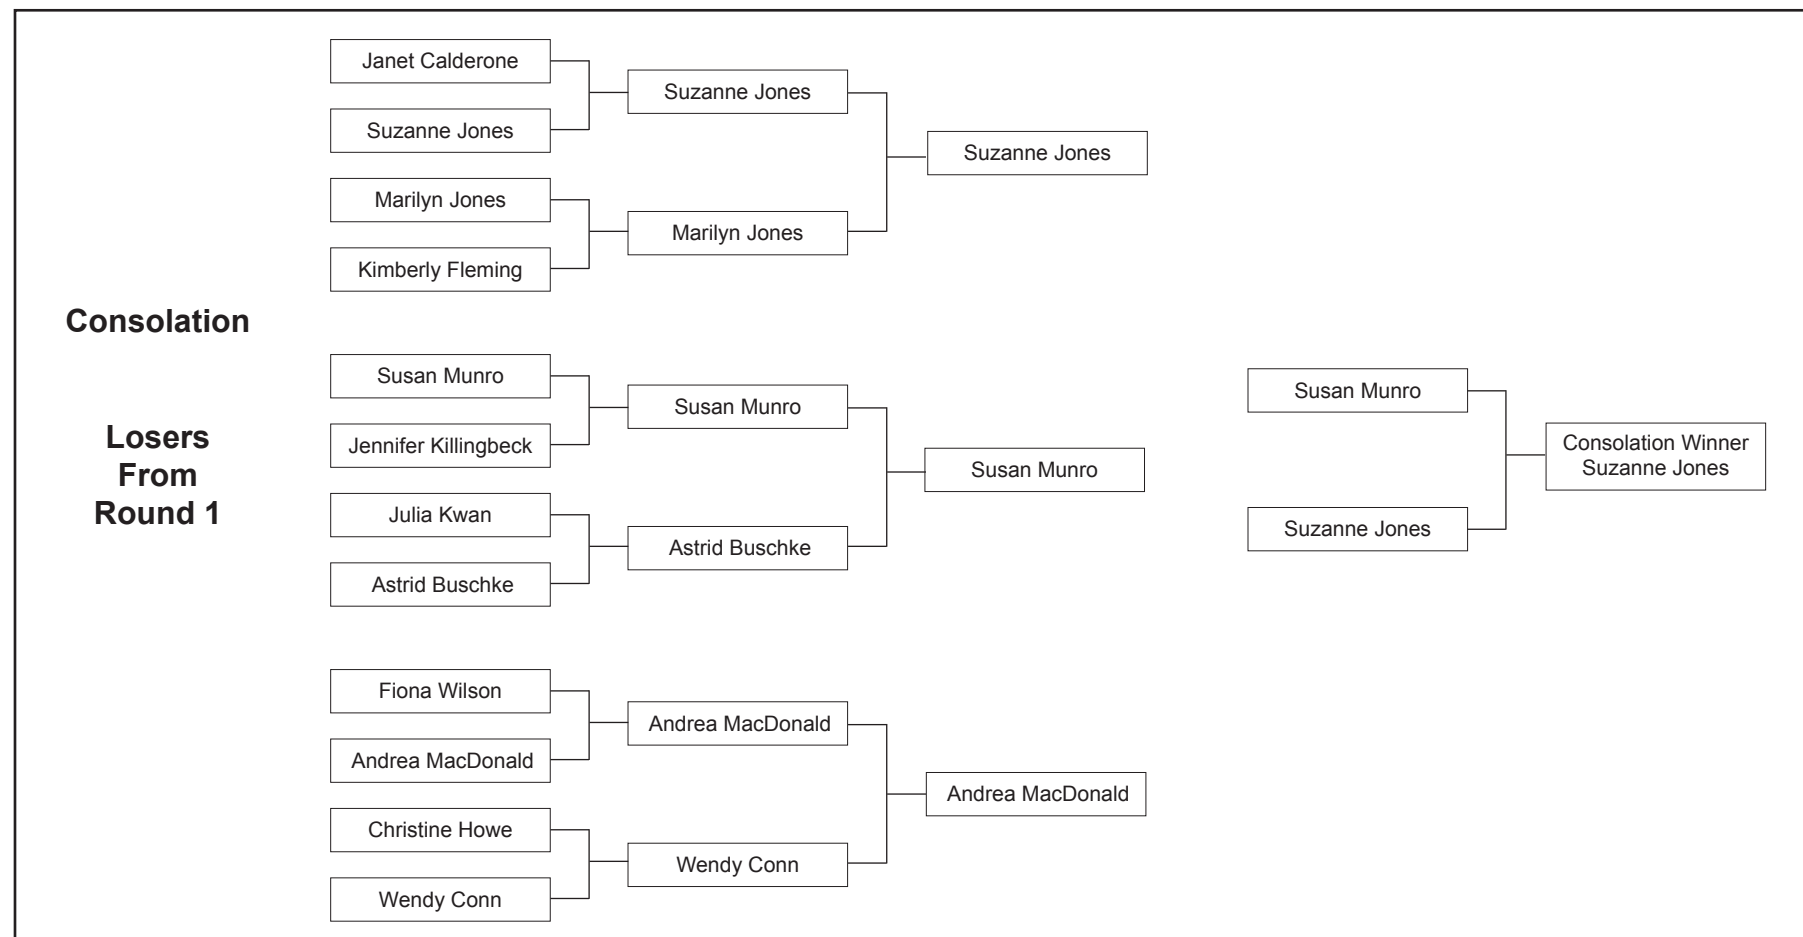

EWGA-Canada GTA - Match Play 2010

Round 1

Round 2

Round 3

Round 4**

Final Round

** 1 Player will receive a Round 4 Bye to Round 5

** 1 Player will receive a Round 4 Bye to Round 5