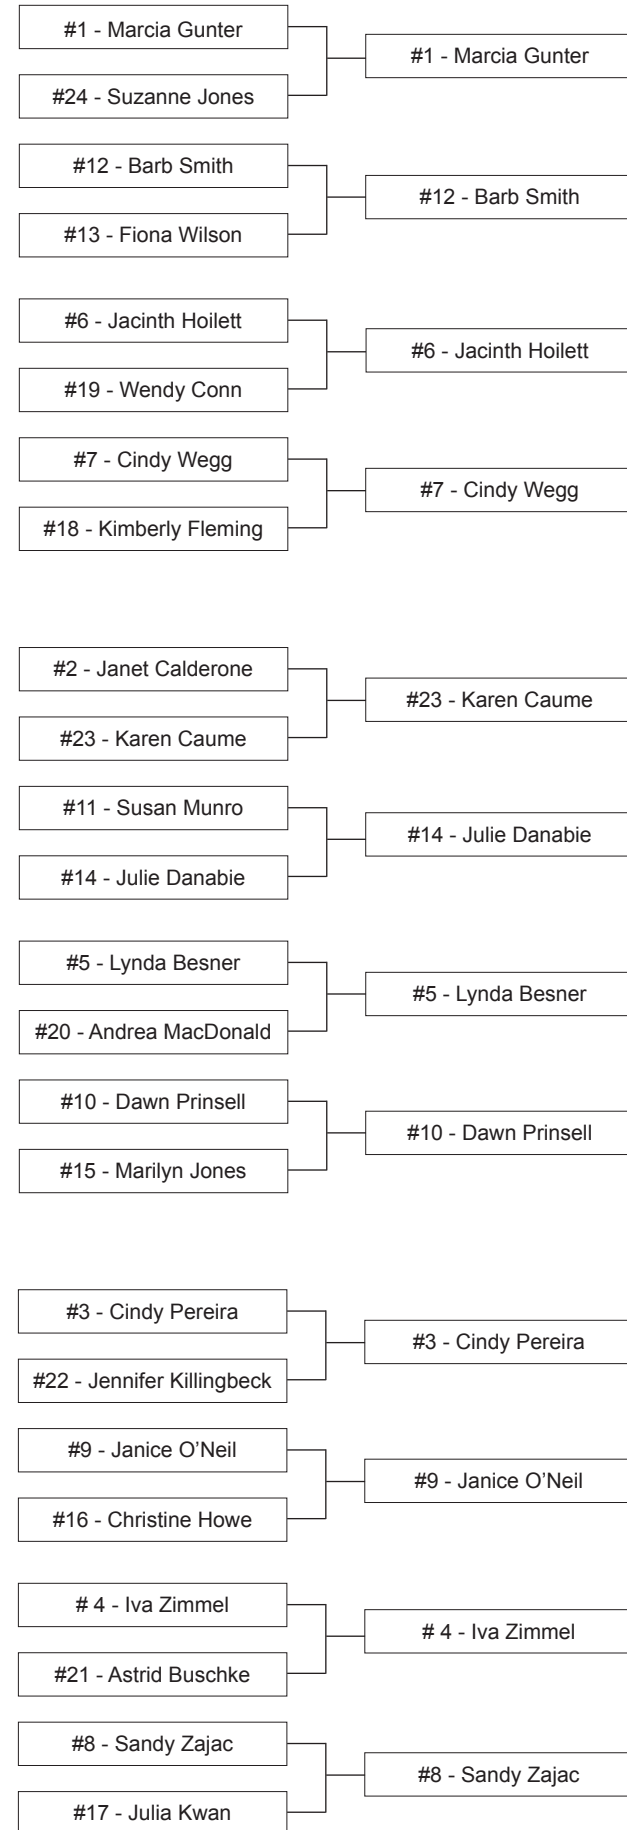

EWGA-Canada GTA - Match Play 2010

Round 1

Round 2

Round 3

Round 4**

Final Round

** 1 Player will receive a Round 4 Bye to Round 5

** 1 Player will receive a Round 4 Bye to Round 5