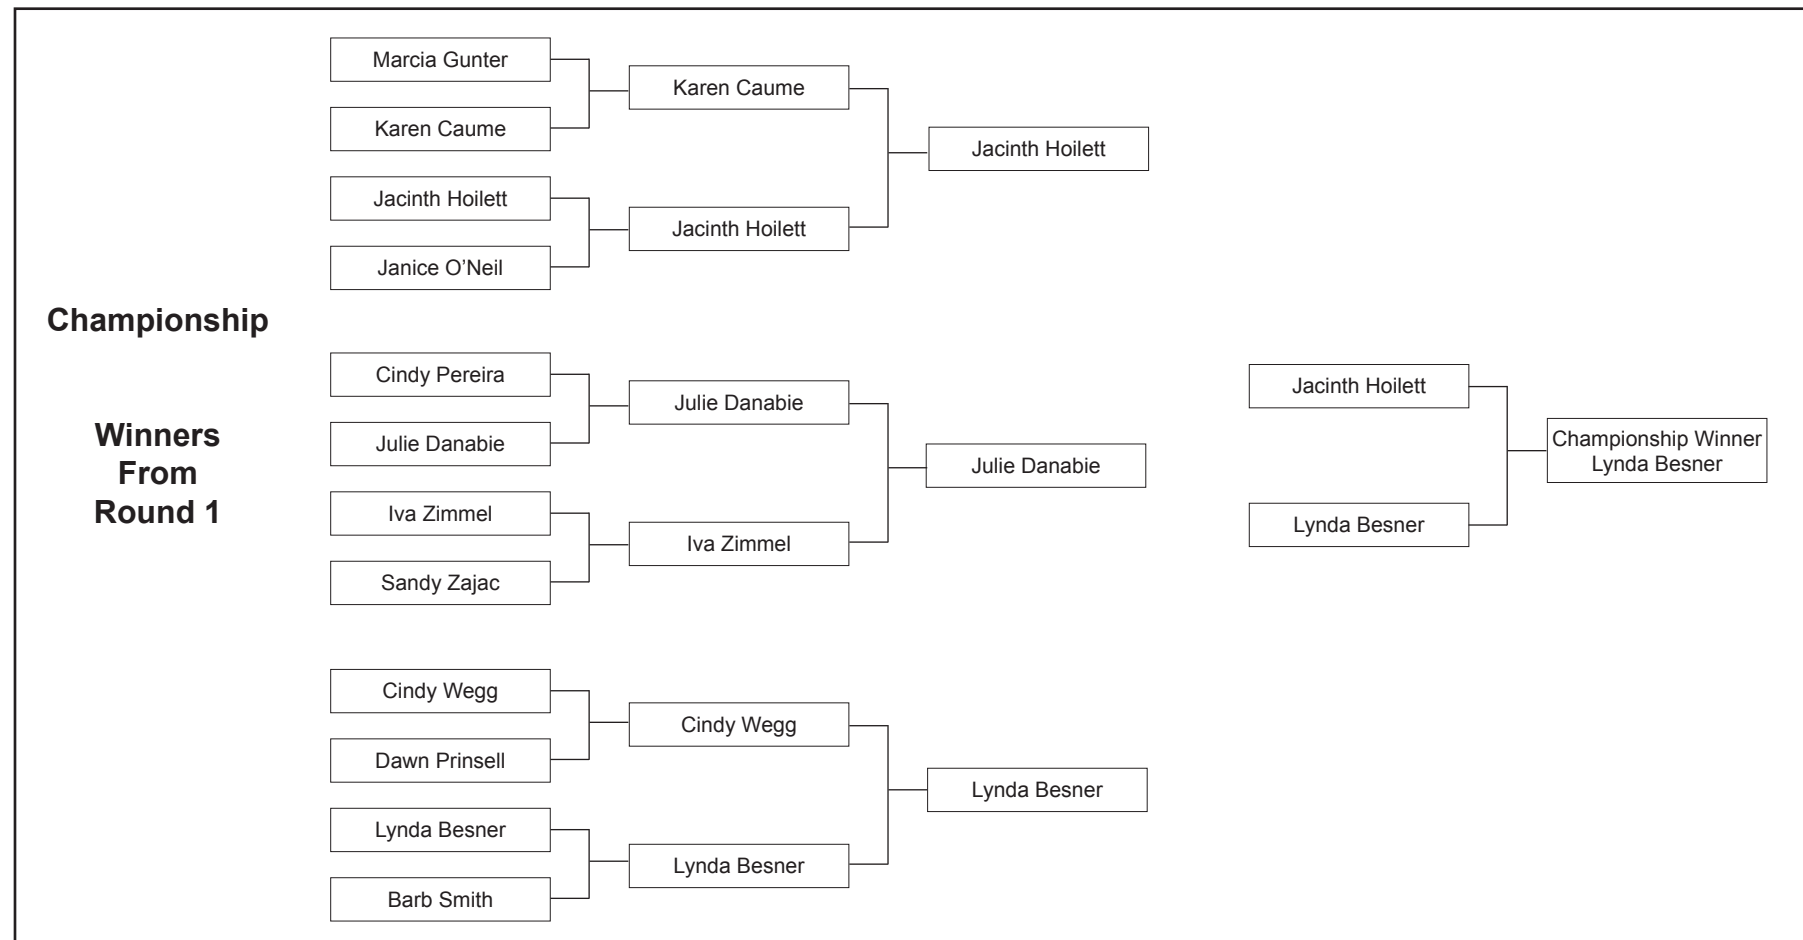

EWGA-Canada GTA - Match Play 2010

Round 1

Round 2

Round 3

Round 4**

Final Round

** 1 Player will receive a Round 4 Bye to Round 5

** 1 Player will receive a Round 4 Bye to Round 5